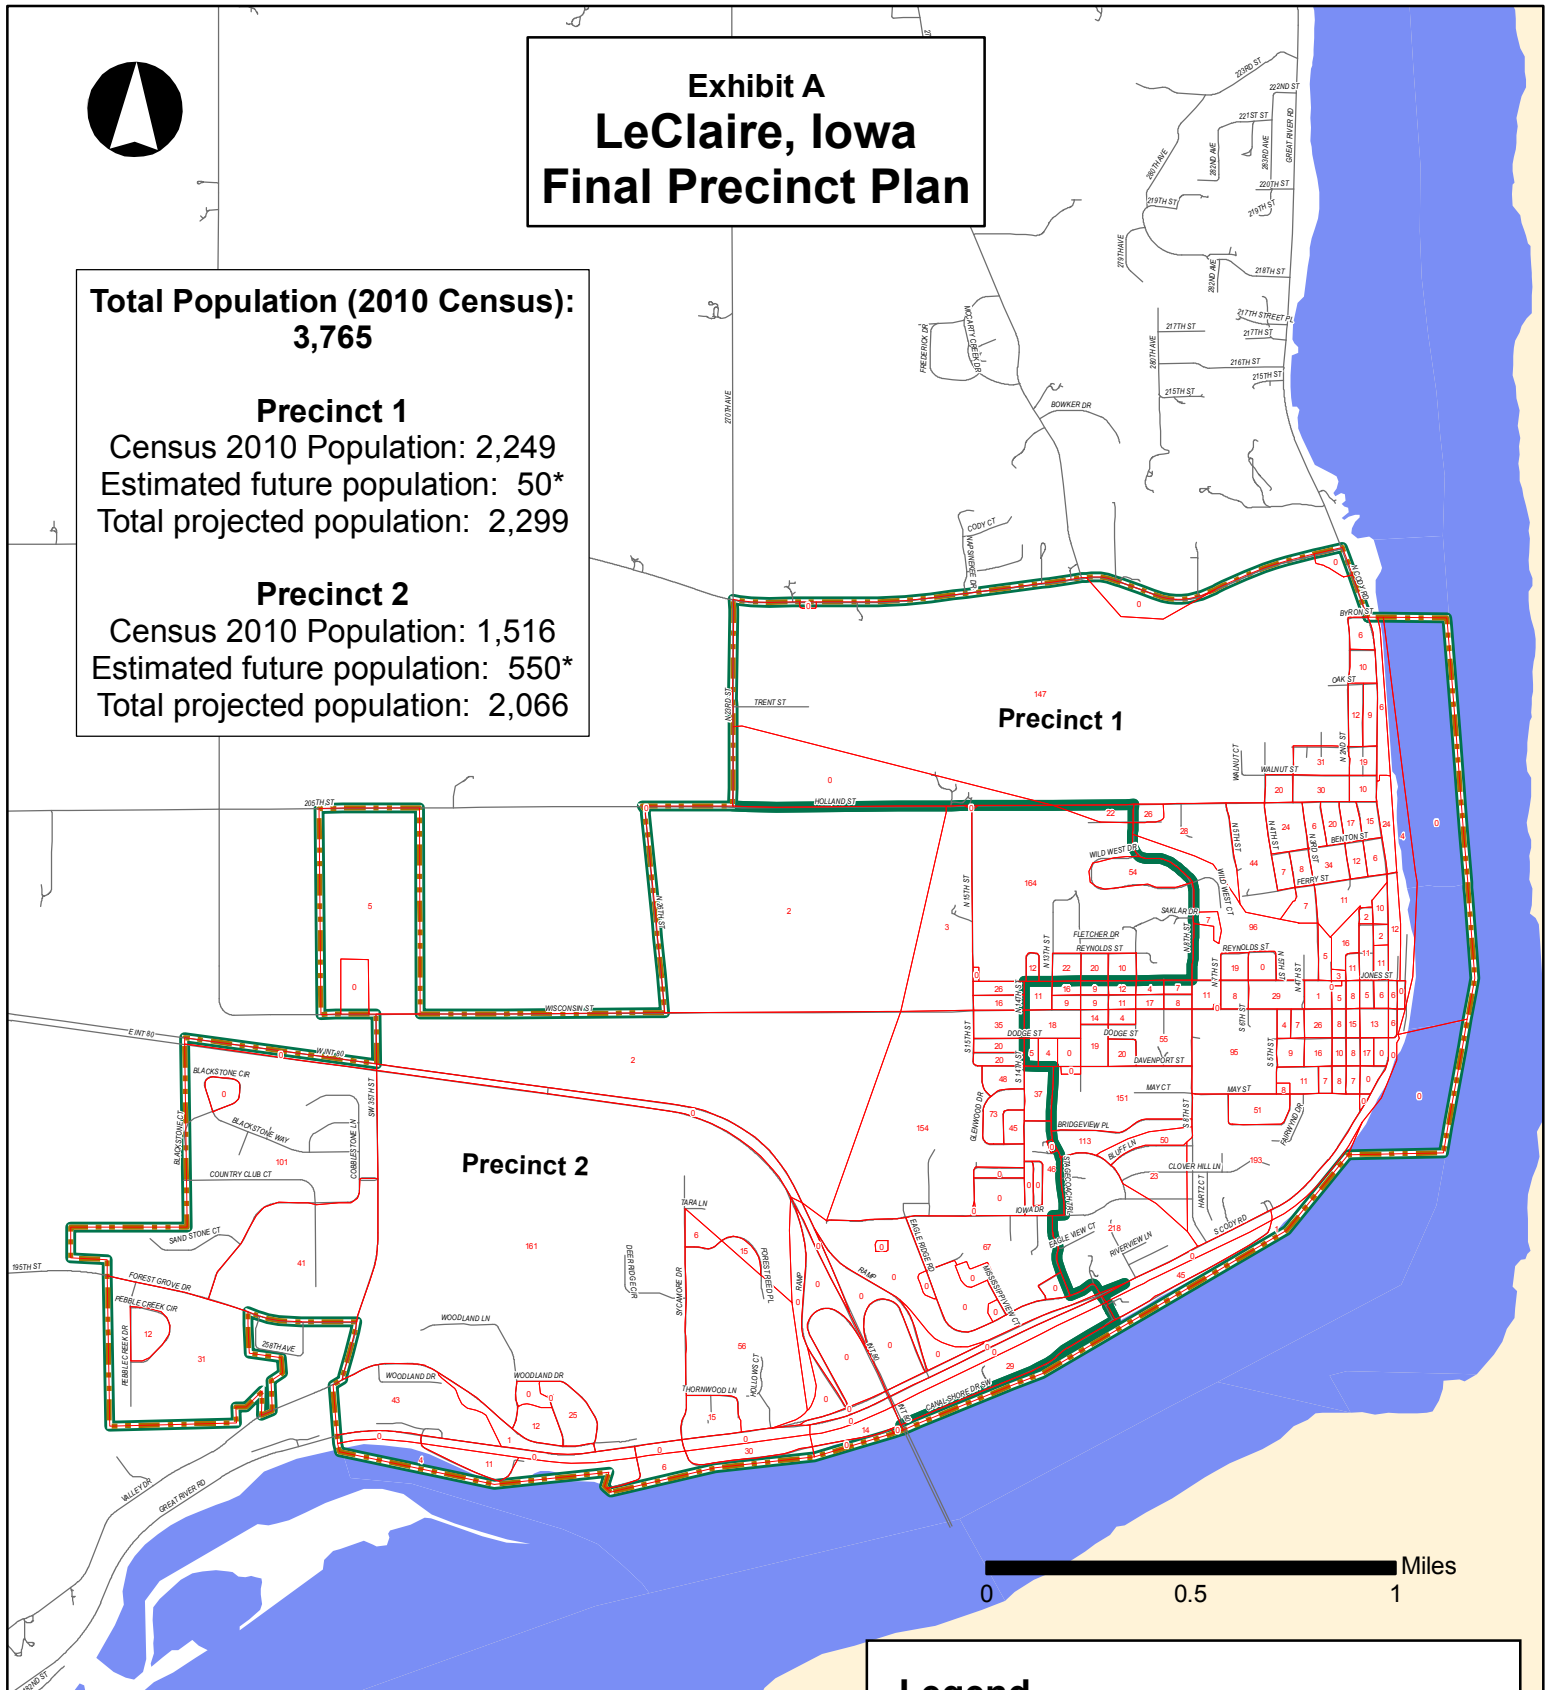

# Exhibit A LeClaire, Iowa Final Precinct Plan

**Total Population (2010 Census):  
3,765**

### Precinct 1

Census 2010 Population: 2,249  
Estimated future population: 50\*  
Total projected population: 2,299

### Precinct 2

Census 2010 Population: 1,516  
Estimated future population: 550\*  
Total projected population: 2,066

### Legend

-  Precincts
-  123 Census 2010 Blocks with Total Population
-  Streets and Highways
-  Census 2010 Corporate Boundary

Source: U.S. Census Bureau, 2010 Census, January/February 2011  
\* Estimated future population based on reasonable, allowable, anticipated growth in already platted subdivisions taken into account over the next ten (10) years.